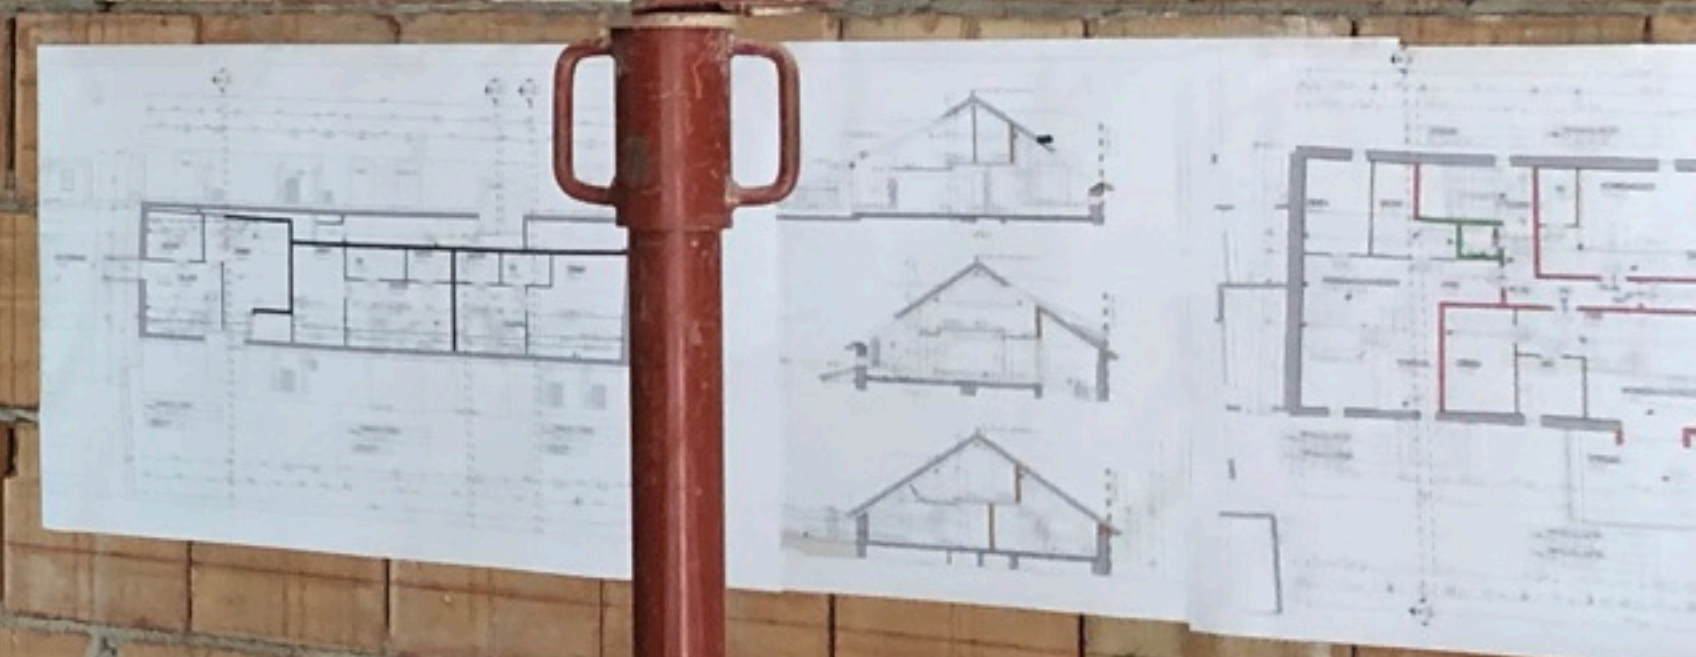

AL... HASTO AIR...

Euro

doka